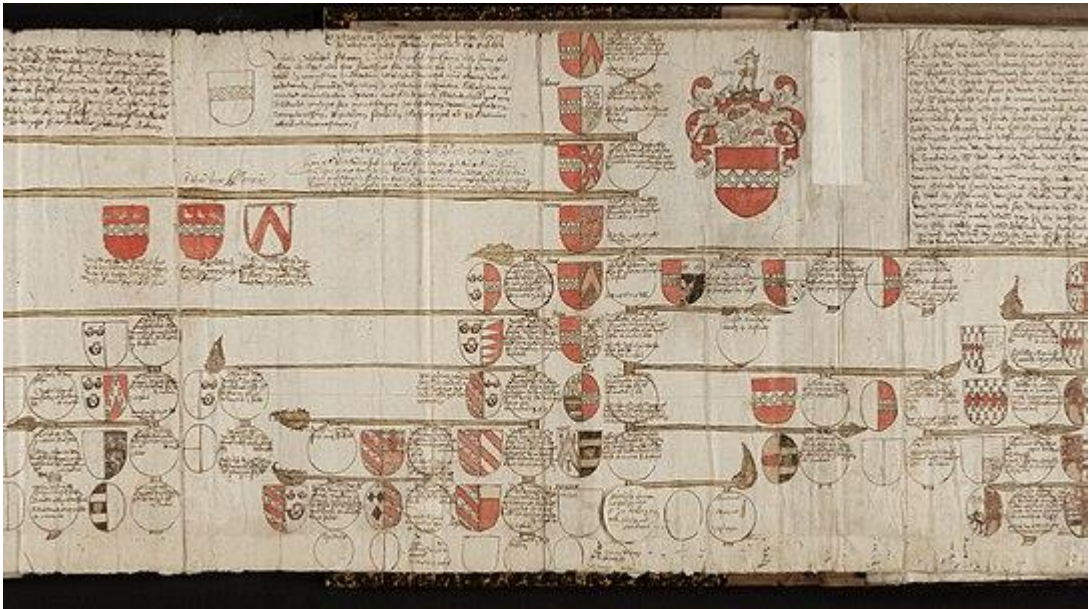

Skellig CRI - The Authentic Learning Experience on the Skellig Coast

SKELLIG CRI

Comhairle Contae Chiarraí
Kerry County Council

SOUTH KERRY DEVELOPMENT
PARTNERSHIP LTD.

Riadas
na hÉireann
Government
of Ireland

Tioncadal Éireann
Project Ireland
2040