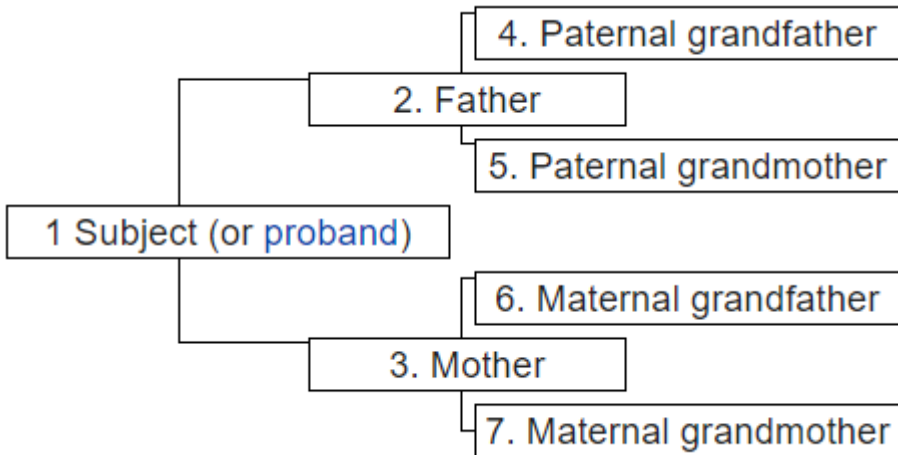

Skellig CRI - The Authentic Learning Experience on the Skellig Coast

SKELLIG CRI

Comhairle Contae Chiarraí
Kerry County Council

SOUTH KERRY DEVELOPMENT
PARTNERSHIP LTD.

Riástras
na hÉireann
Government
of Ireland

Tionócadal Éireann
Project Ireland
2040