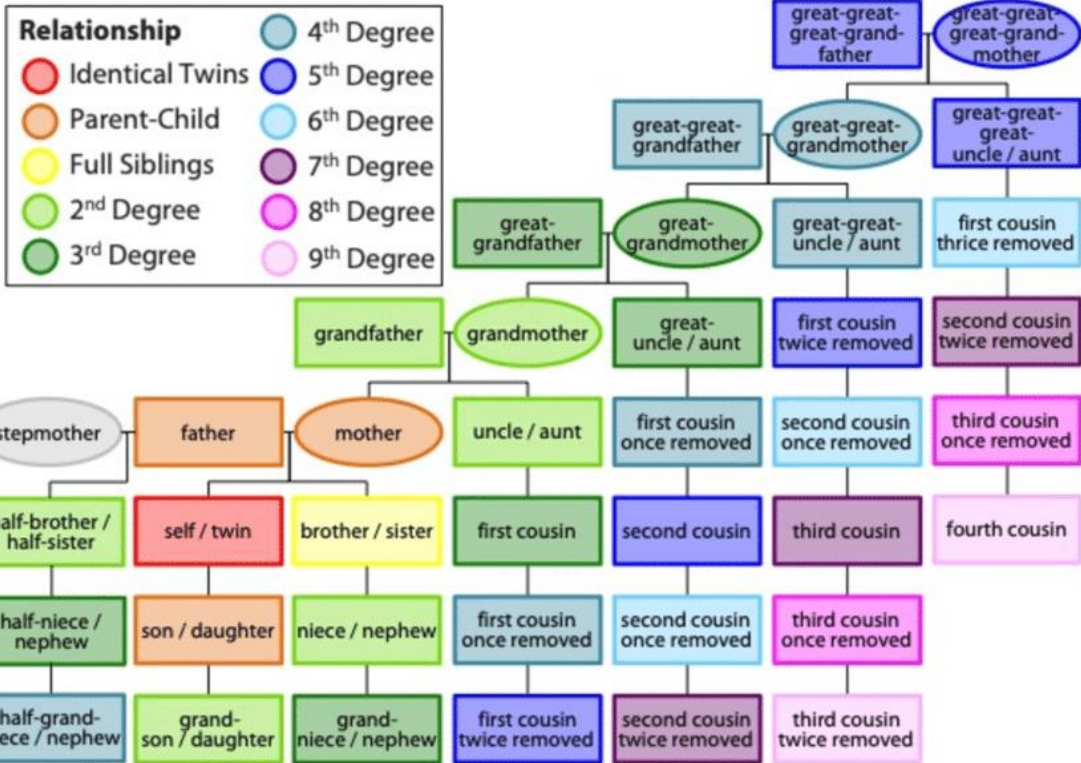

Skellig CRI - The Authentic Learning Experience on the Skellig Coast

Comhairle Contae Chiarraí
Kerry County Council

SOUTH KERRY DEVELOPMENT
PARTNERSHIP LTD.

Riadas
na hÉireann
Government
of Ireland

Tionócadal Éireann
Project Ireland
2040